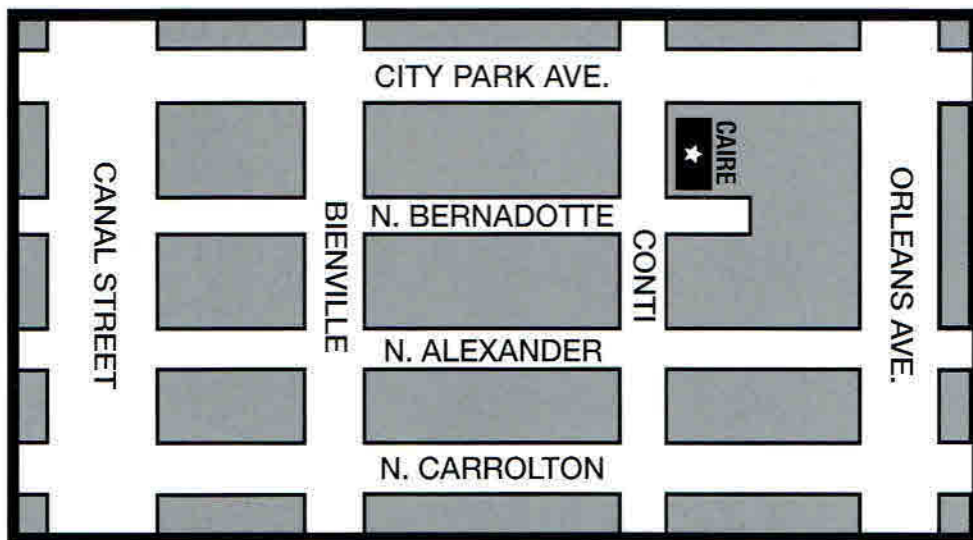

Visit our Showroom

4815 Conti St.
New Orleans, LA 70119

Mon. – Fri. 8:00 am to 5:00 pm
Saturday 9:00 am to 1:00 pm